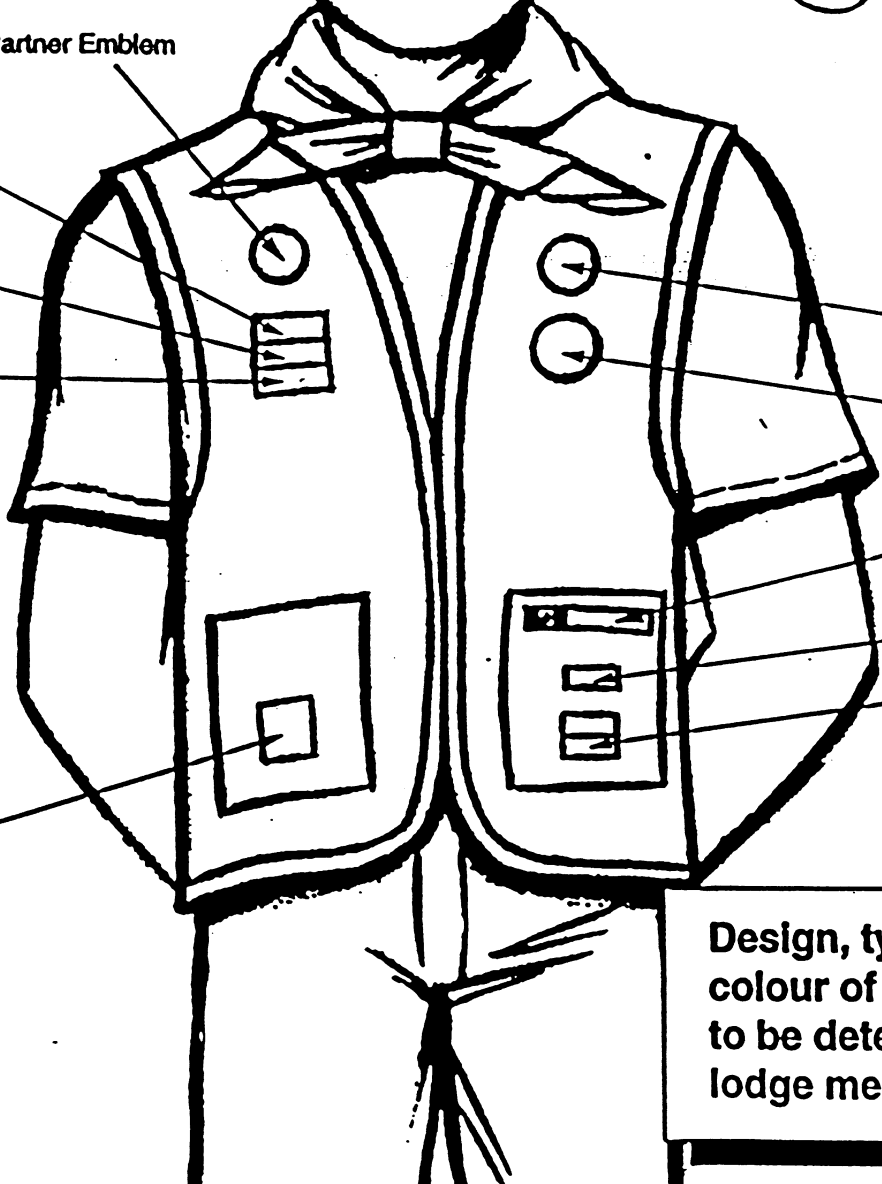

BEAVER

Beavers Canada Crest

Appropriate colour coded tail attached to brim of hat at rear.
Only one worn at a time.

Sponsor/Partner Emblem

Group

District

Region

World Scout Badge

Province

Scouts Canada
Flag Strip

Registration Flash

Service Stripes

Lodge Patch

Design, type and colour of lodge patch to be determined by lodge members.

WOLF CUBS

Religion in Life Emblem