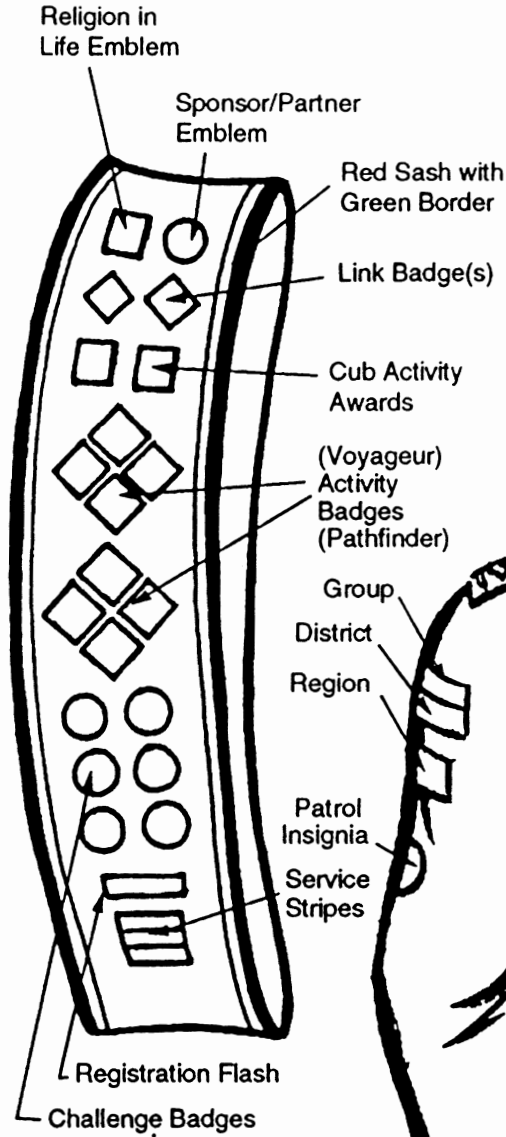

SCOUT

One stripe for Assistant Patrol Leader
Two Stripes for Patrol Leader

World Conservation Badge is worn on back of Sash 10cm from top of shoulder seam.

All Season Camper Award is worn on back of Sash below World Conservation Badge.

Challenge Badges may be worn on back of Sash below All Season Camper Award.