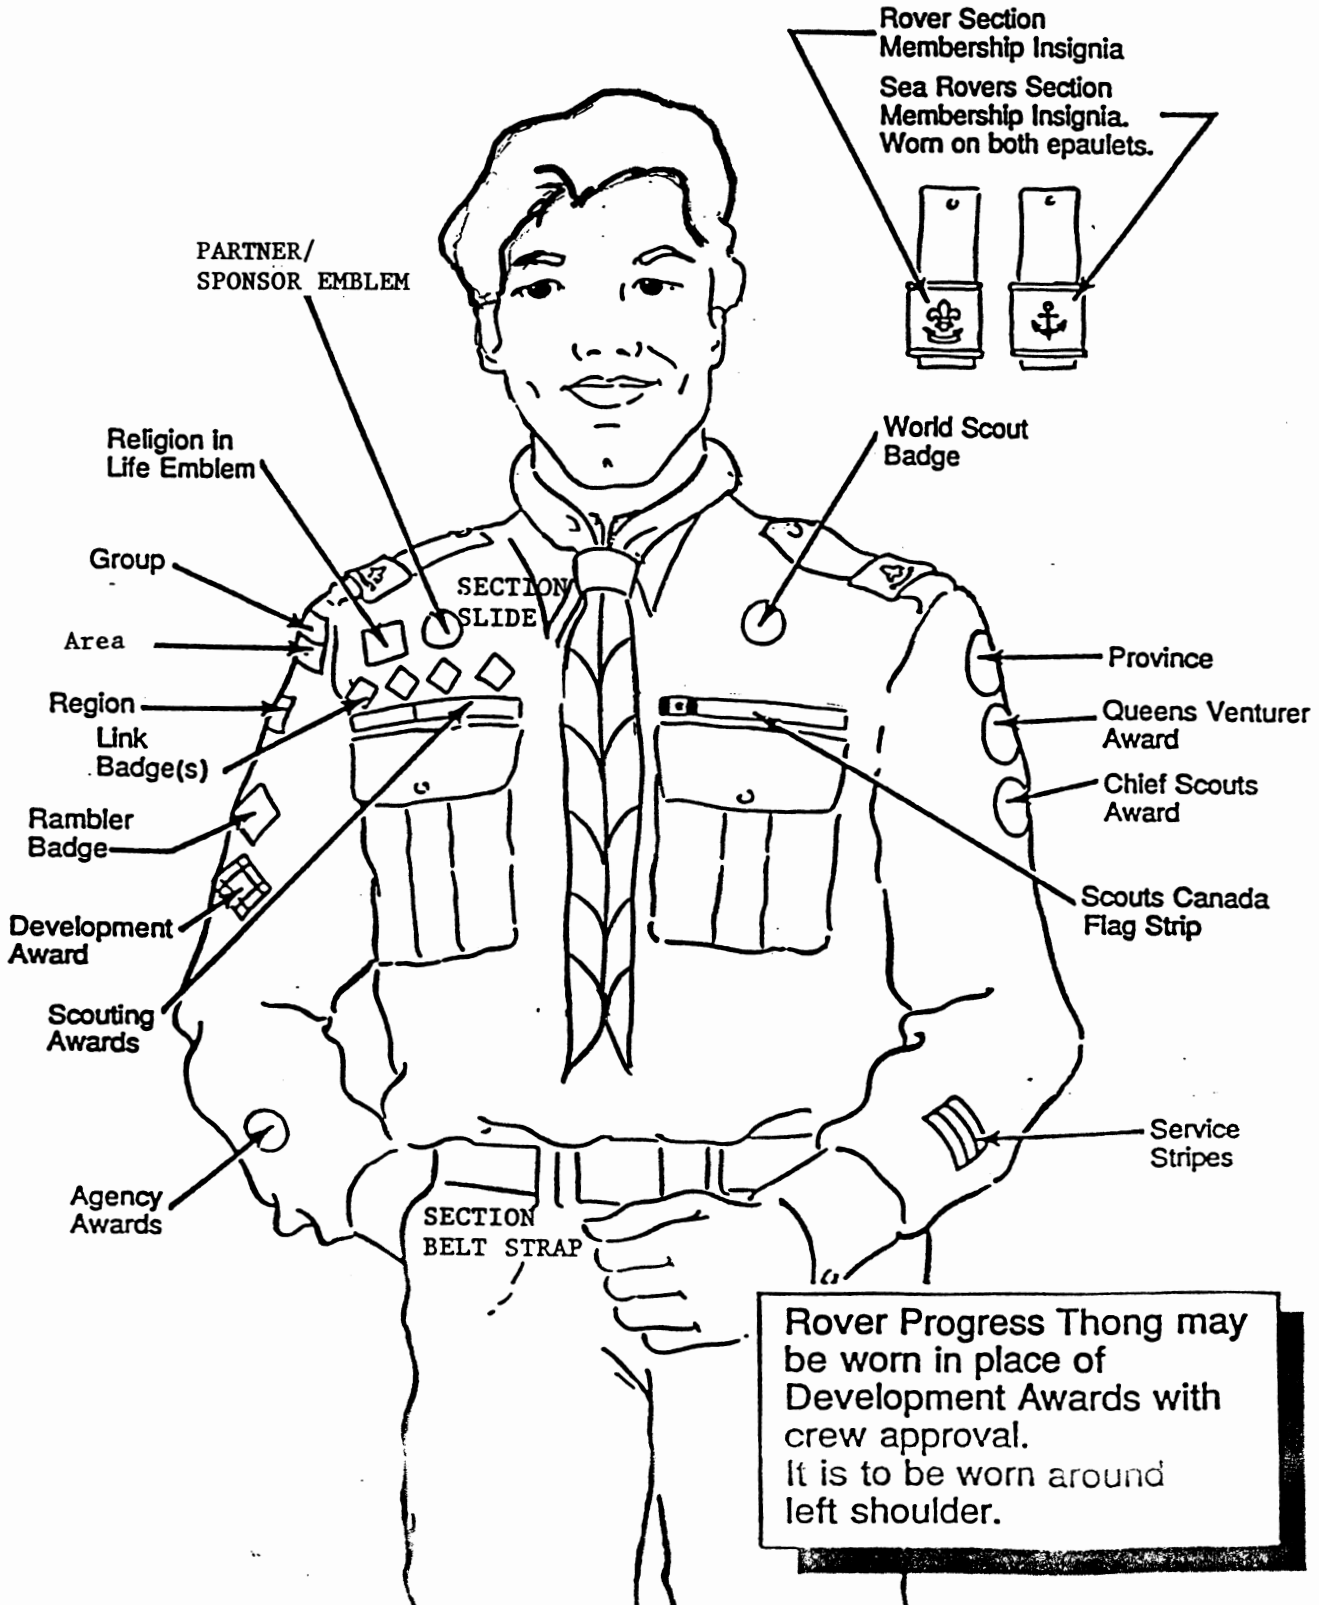

BEAVER

Beavers Canada Crest

Appropriate colour coded tail attached to brim of hat at rear.
Only one worn at a time.

Sponsor/Partner Emblem

Group

District

Region

World Scout Badge

Challenge Badges may be worn on back of Sash below All Season Camper Award.

VENTURER

Numbers indicate location of insignia if no sash is worn.

ROVER

COUNCIL SCOUTER

incl.: Regional Council members
Regional Committees
Service Teams
Trainers
Executive Staff