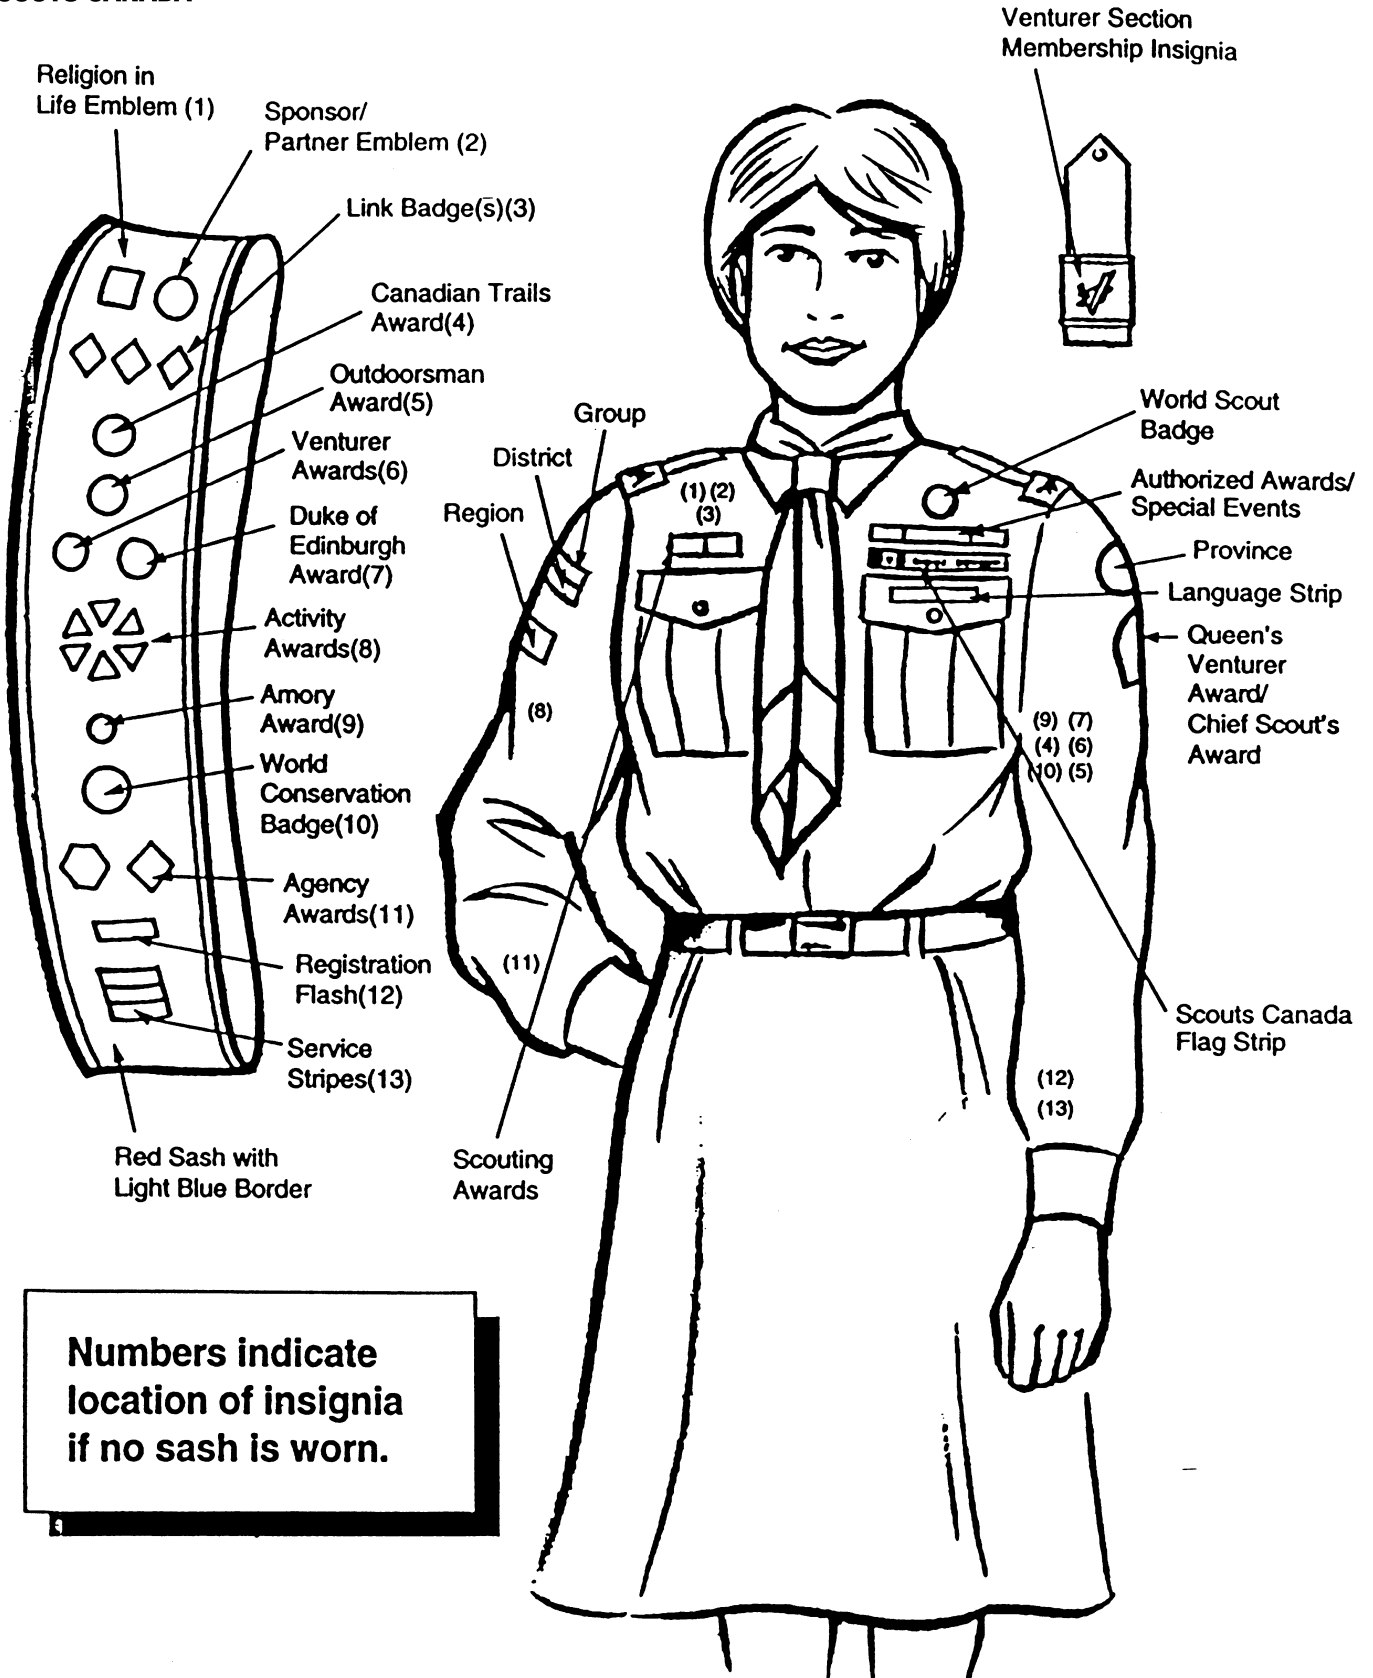

VENTURER

Numbers indicate location of insignia if no sash is worn.