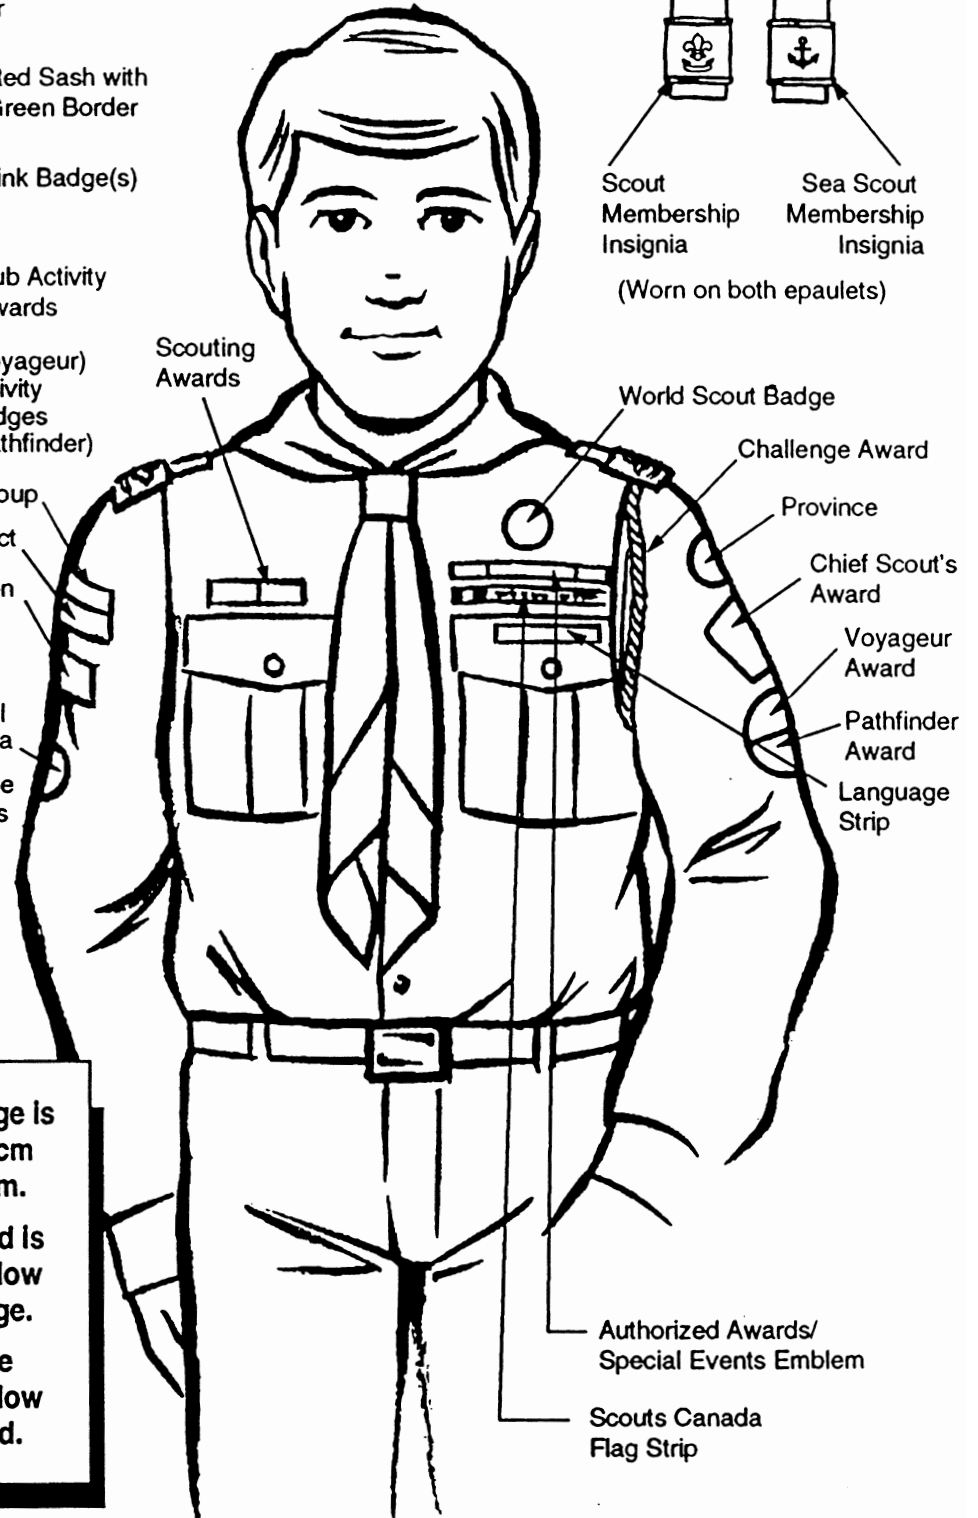

SCOUT

One stripe for Assistant Patrol Leader
Two Stripes for Patrol Leader

World Conservation Badge is worn on back of Sash 10cm from top of shoulder seam.

All Season Camper Award is worn on back of Sash below World Conservation Badge.

Challenge Badges may be worn on back of Sash below All Season Camper Award.